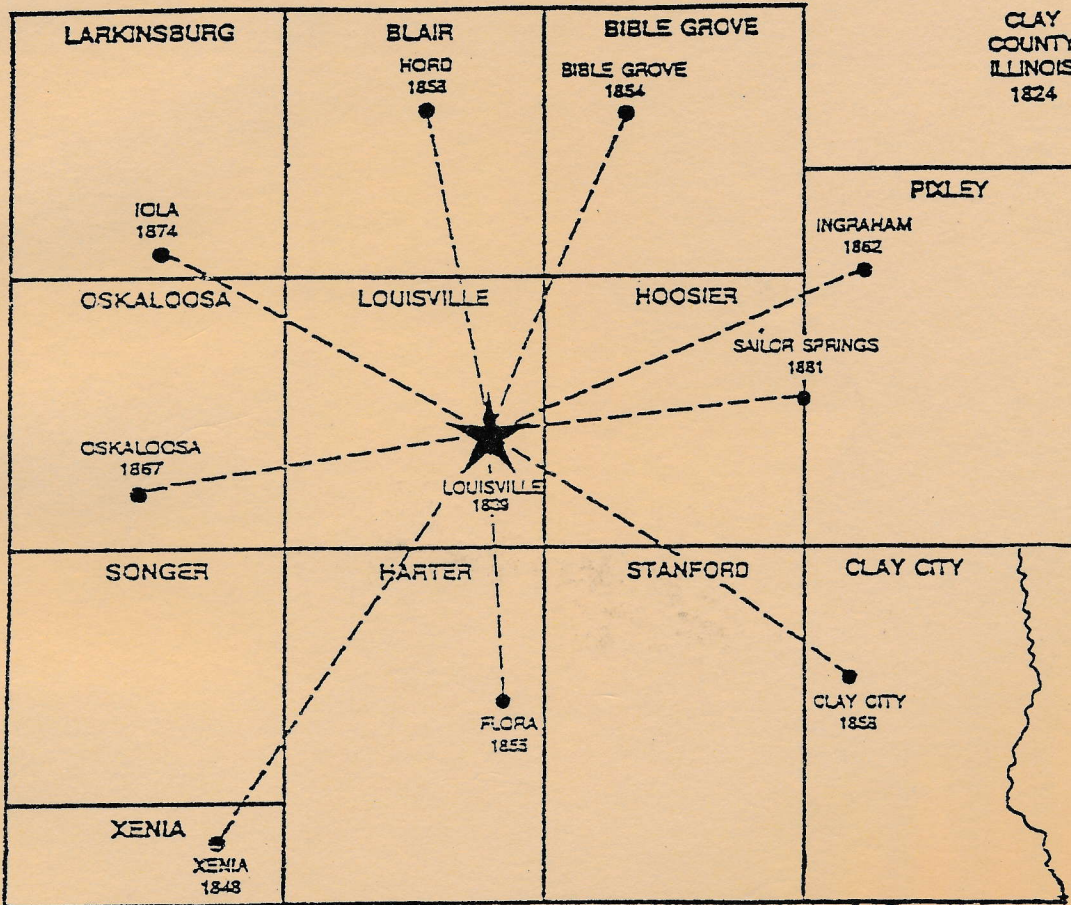

Founded 1988

CLAY ROOTS

CLAY COUNTY GENEALOGICAL SOCIETY

P. O. BOX 94, LOUISVILLE, IL 62853

VOL. XIV No. 1 Spring 2002